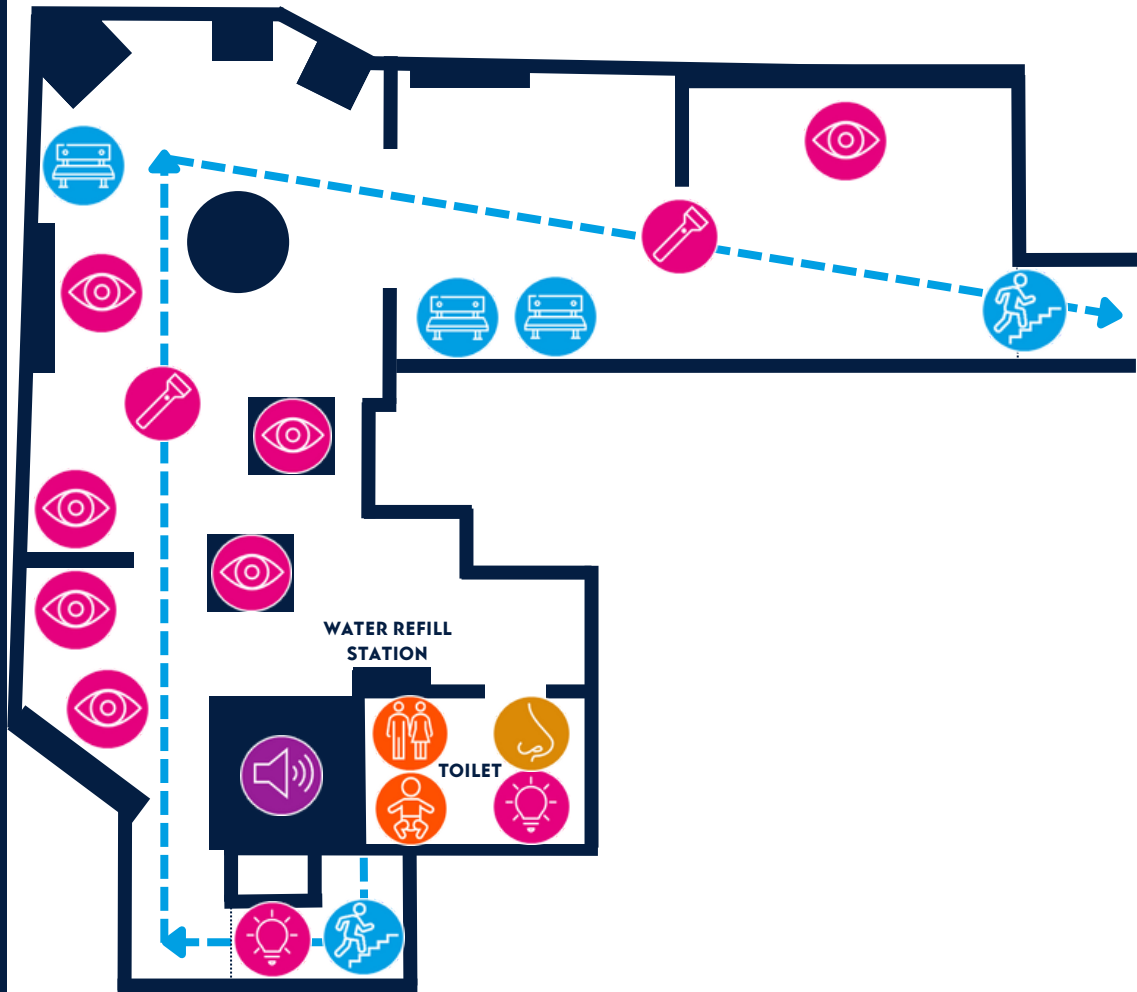

DIMLY LIT AREA

FLASHING /SHIFTING LIGHTS

AUDITORY STIMULI

LOUD AREA

QUIETER AREA

FACILITIES

TOILETS

BABY CHANGE

MOBILITY

BENCH

UNEVEN SURFACES

ROUTE

STAIRS

OTHER

STRONG SMELLS

OUTDOORS

LIGHT FANTASTIC FLOOR 4-SECTION 2

VISUAL STIMULI

NATURAL LIGHT

ARTIFICIAL LIGHT

DIMLY LIT AREA

FLASHING /SHIFTING LIGHTS

AUDITORY STIMULI

LOUD AREA

QUIETER AREA

FACILITIES

TOILETS

BABY CHANGE

MOBILITY

BENCH

UNEVEN SURFACES

ROUTE