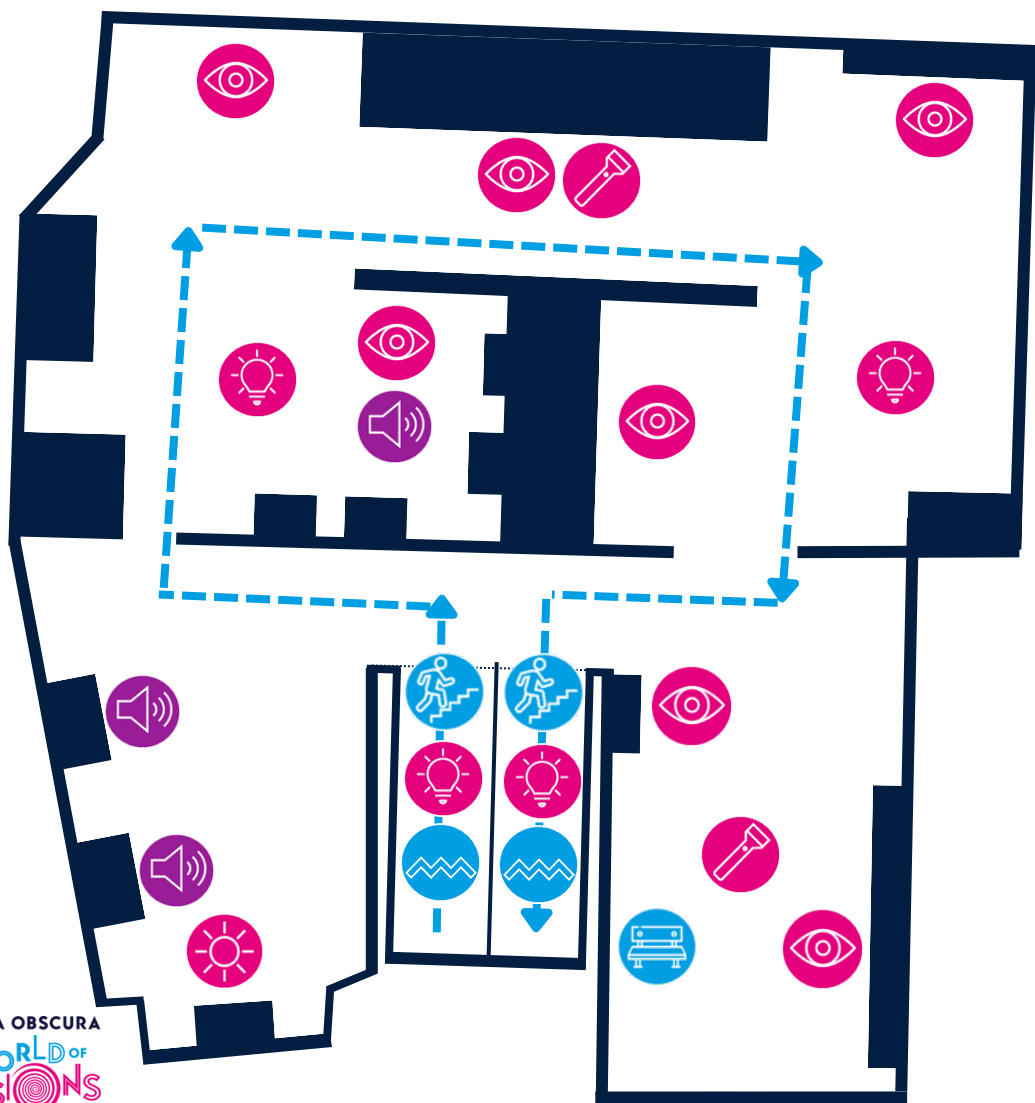

BENCH

UNEVEN SURFACES

ROUTE

STAIRS

OTHER

STRONG SMELLS

OUTDOORS

EYE SPY EDINBURGH FLOOR 3

VISUAL STIMULI

NATURAL LIGHT

ARTIFICIAL LIGHT

DIMLY LIT AREA

FLASHING /SHIFTING LIGHTS

AUDITORY STIMULI

LOUD AREA

QUIETER AREA

FACILITIES

TOILETS

BABY CHANGE

MOBILITY

BENCH

UNEVEN SURFACES

ROUTE

STAIRS

OTHER

STRONG SMELLS

OUTDOORS

MAGIC GALLERY FLOOR 5

VISUAL STIMULI

NATURAL LIGHT

ARTIFICIAL LIGHT

DIMLY LIT AREA