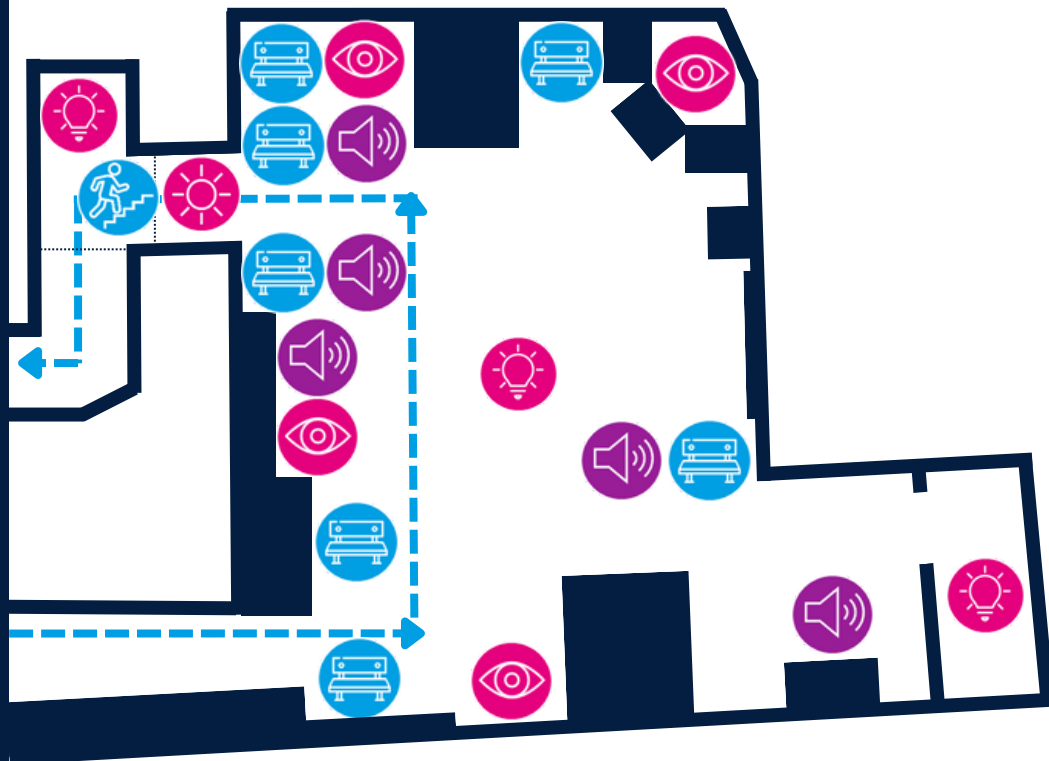

QUIETER AREA

FACILITIES

TOILETS

BABY CHANGE

MOBILITY

BENCH

UNEVEN SURFACES

ROUTE

STAIRS

OTHER

STRONG SMELLS

OUTDOORS SMELLS

BEWILDERWORLD

SECOND FLOOR

VISUAL STIMULI

NATURAL LIGHT

ARTIFICIAL LIGHT

DIMLY LIT AREA

FLASHING /SHIFTING LIGHTS

AUDITORY STIMULI

LOUD AREA

QUIETER AREA

FACILITIES

TOILETS