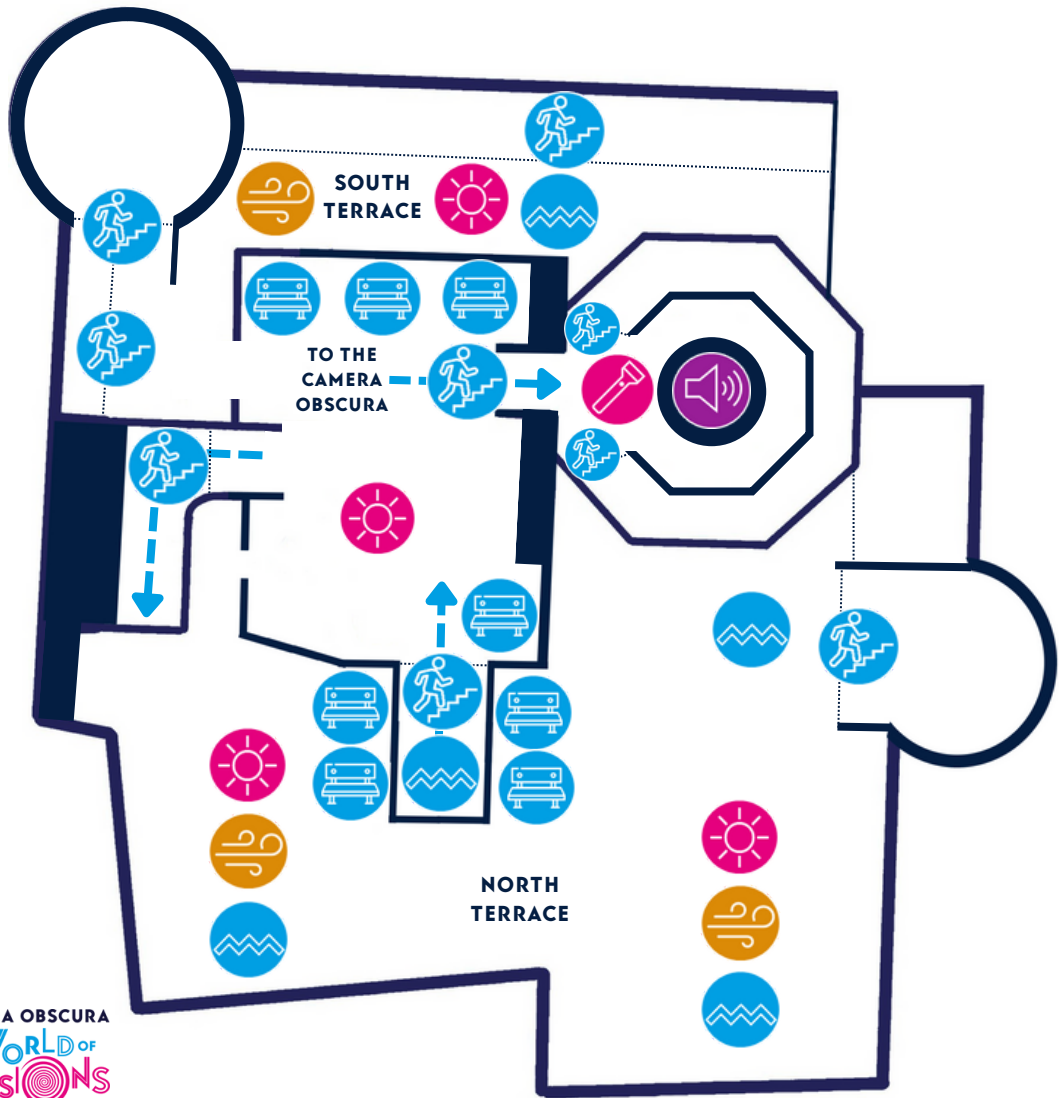

QUIETER AREA

FACILITIES

TOILETS

BABY CHANGE

MOBILITY

BENCH

UNEVEN SURFACES

ROUTE

STAIRS

OTHER

STRONG SMELLS

OUTDOORS

LIGHT FANTASTIC FLOOR 4-SECTION 1

VISUAL STIMULI

NATURAL LIGHT

ARTIFICIAL LIGHT

DIMLY LIT AREA

FLASHING /SHIFTING LIGHTS

AUDITORY STIMULI

LOUD AREA

QUIETER AREA

FACILITIES

TOILETS

BABY CHANGE