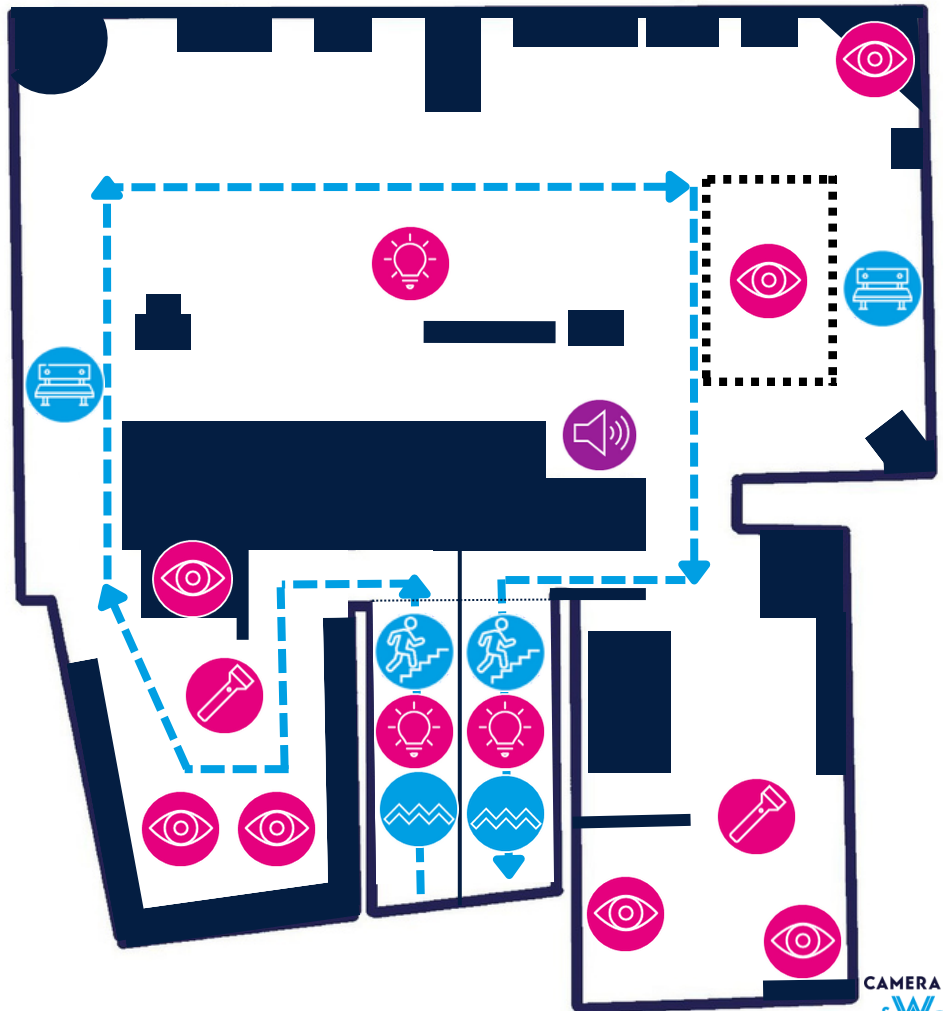

BENCH

UNEVEN SURFACES

ROUTE

STAIRS

OTHER

STRONG SMELLS

OUTDOORS

CAMERA OBSCURA & ROOFTOP TERRACES

FLOOR 6

VISUAL STIMULI

NATURAL LIGHT

ARTIFICIAL LIGHT

DIMLY LIT AREA

FLASHING /SHIFTING LIGHTS

AUDITORY STIMULI

LOUD AREA

QUIETER AREA

FACILITIES

TOILETS

BABY CHANGE

MOBILITY

BENCH

UNEVEN SURFACES

ROUTE