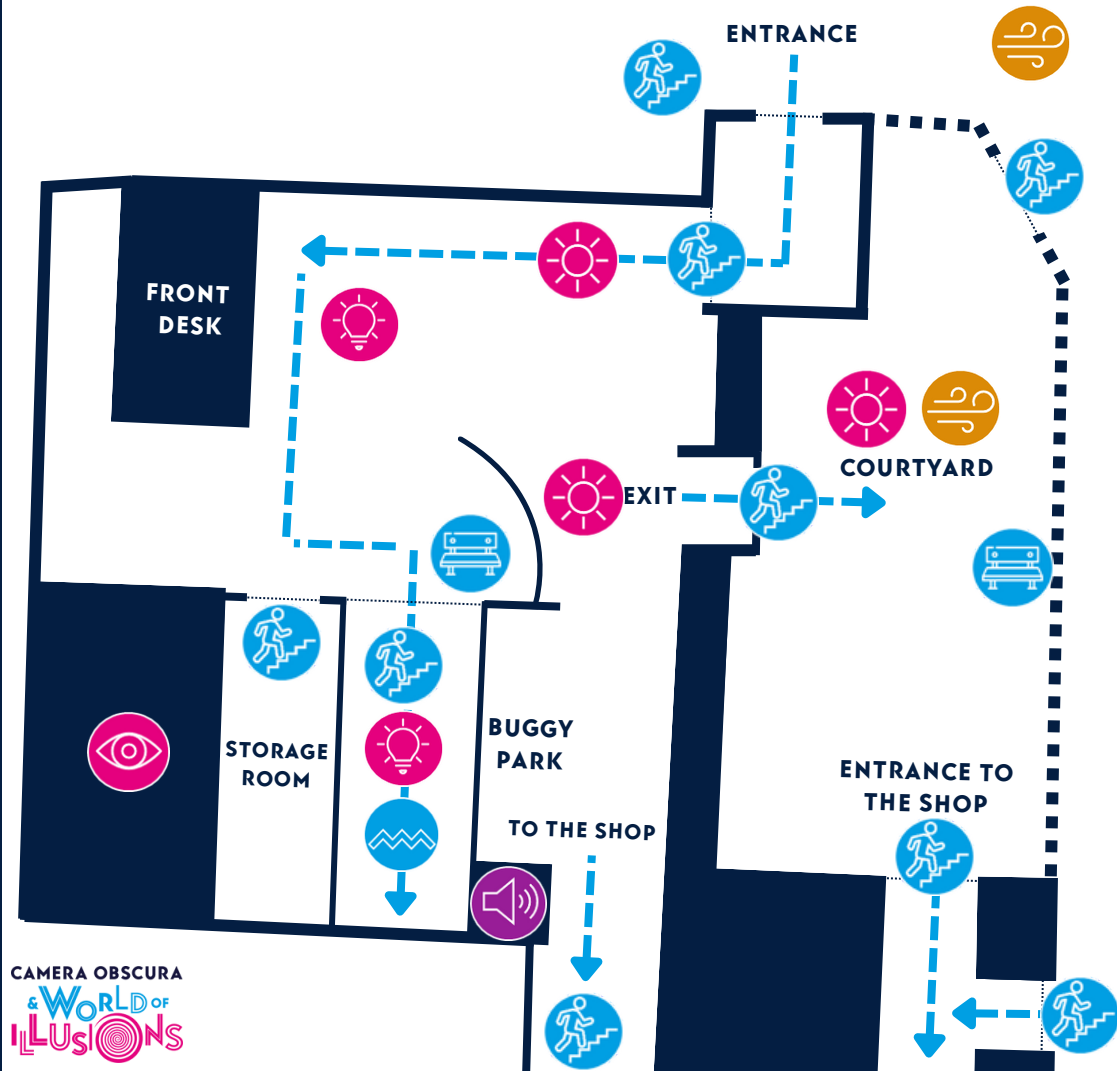

TOILETS

BABY CHANGE

MOBILITY

BENCH

UNEVEN SURFACES

ROUTE

STAIRS

OTHER

STRONG SMELLS

OUTDOORS

TOILETS

FLOOR 1

VISUAL STIMULI

NATURAL LIGHT

ARTIFICIAL LIGHT

DIMLY LIT AREA

BENCH

UNEVEN SURFACES

ROUTE

STAIRS

OTHER

STRONG SMELLS

OUTDOORS

EYE SPY EDINBURGH FLOOR 3