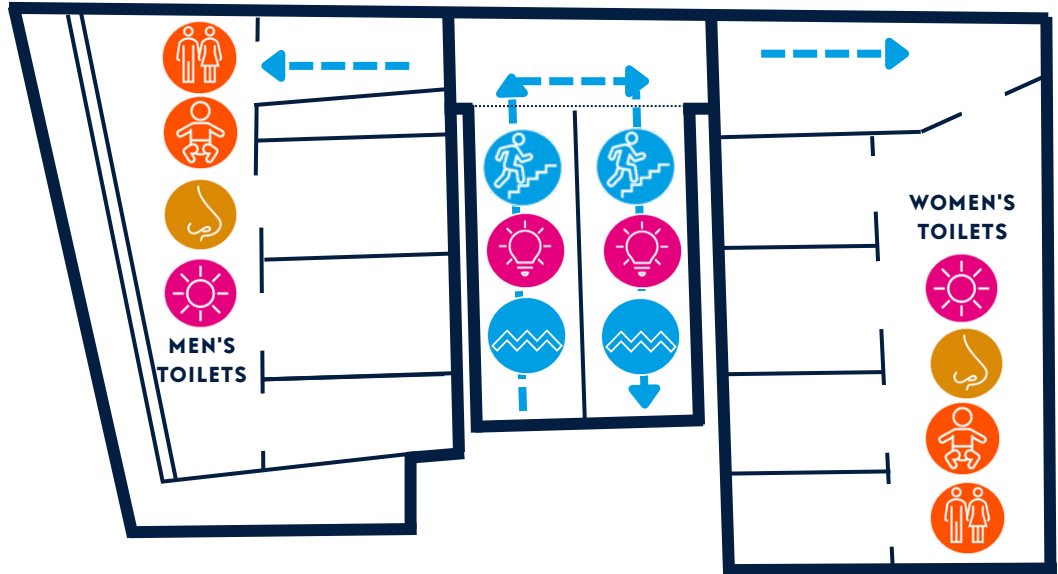

BENCH

UNEVEN SURFACES

ROUTE

STAIRS

OTHER

STRONG SMELLS

OUTDOORS

EYE SPY EDINBURGH FLOOR 3

FACILITIES

TOILETS

BABY CHANGE

MOBILITY

BENCH

UNEVEN SURFACES

ROUTE

STAIRS

LOUD AREA

QUIETER AREA

FACILITIES

TOILETS

BABY CHANGE

MOBILITY

BENCH

UNEVEN SURFACES